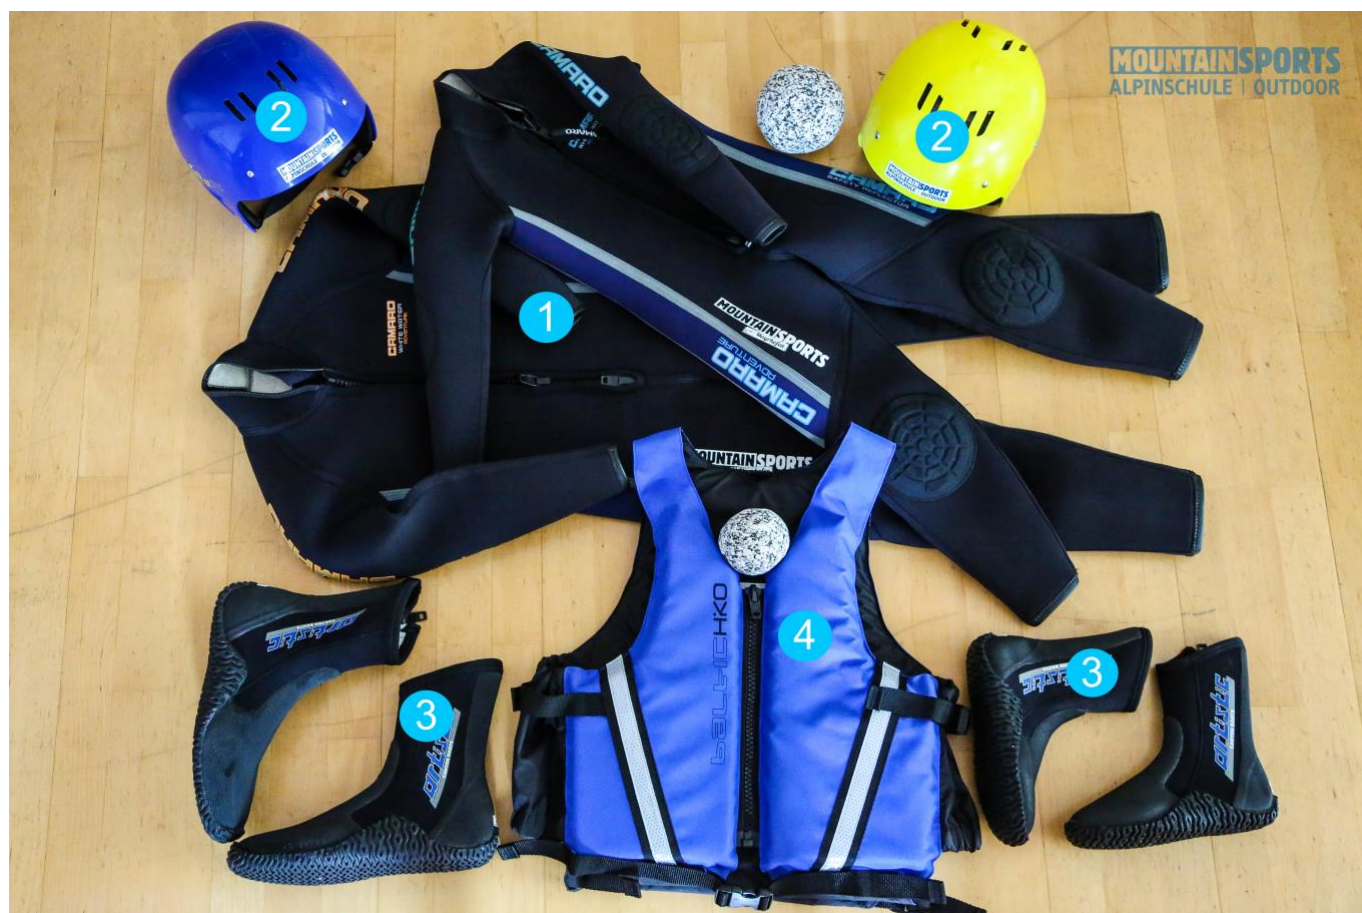

RAFTING / WILDWATER Equipment list

Will be provided by Mountain Sports:

1. 5mm wetsuit, one piece with terry inner coating 2. Helmet	3. Rafting shoes size EU 28 – 48 4. Life jacket
---	--

Gear items to be brought by the participants:

<input type="checkbox"/> Personal medication <input type="checkbox"/> Swimwear <input type="checkbox"/> Towell <input type="checkbox"/> Warm clothing for afterwards <input type="checkbox"/> Underwater camera	<input type="checkbox"/> Lace for eyeglasses – can be bought in the MSP shop <input type="checkbox"/> Rescue costs insurance
---	---